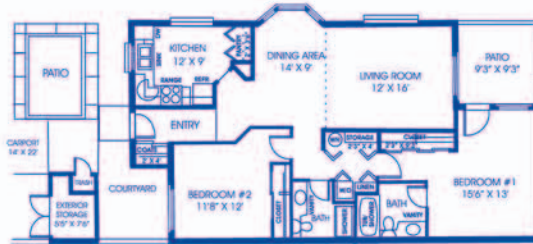

One Bedroom Cottage - 930 sq. ft.
1020 sq. ft. With Back Patio Enclosed

Two Bedroom Cottage - 1400 SQ. FT.
1550 SQ. FT. With Back Patio Enclosed

Two Bedroom Apartment - 930 SQ. FT.

Two Bedroom Cottage - 1180 SQ. FT.
1267 SQ. FT. With Back Patio Enclosed

One Bedroom Apartment - 650 SQ. FT.

Studio Type A Apartment - 515 SQ. FT.

Two Bedroom Duplex
1995 SQ. FT.
Includes Breezeway Room
2 Car Garage

Two Bedroom Duplex
1792 SQ. FT.
2 Car Garage

Studio Type B Apartment - 475 SQ. FT.

Interior Two Bedroom Cottage - 1170 sq. ft.
1257 sq. ft. With Back Patio Enclosed

Plans may vary.
 This institution is an equal opportunity provider.