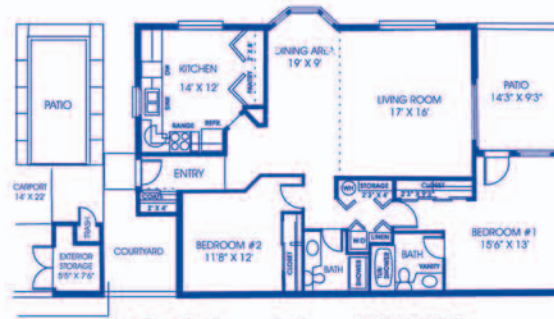

One Bedroom Cottage - 930 sq. ft.
1020 sq. ft. With Back Patio Enclosed

Two Bedroom Cottage - 1400 SQ. FT.
1550 SQ. FT. With Back Patio Enclosed

Two Bedroom Apartment - 930 SQ. FT.

Two Bedroom Cottage - 1180 SQ. FT.
1267 SQ. FT. With Back Patio Enclosed

One Bedroom Apartment - 650 SQ. FT.

Studio Type A Apartment - 515 SQ. FT.

Two Bedroom Duplex
1995 SQ. FT.
Includes Breezeway Room
2 Car Garage

Two Bedroom Duplex
1792 SQ. FT.
2 Car Garage

Studio Type B Apartment - 475 SQ. FT.

Interior Two Bedroom Cottage - 1170 sq. ft.
1257 sq. ft. With Back Patio Enclosed

Plans may vary.
 This institution is an equal opportunity provider.