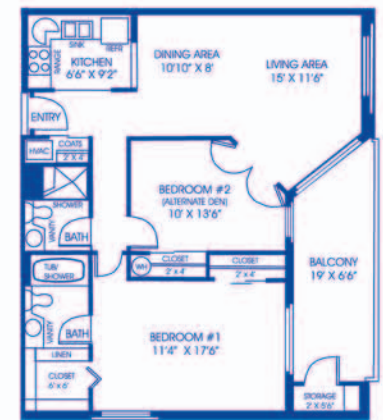

One Bedroom Cottage - 930 sq. ft.
1020 sq. ft. With Back Patio Enclosed

Two Bedroom Cottage - 1400 SQ. FT.
1550 SQ. FT. With Back Patio Enclosed

Two Bedroom Apartment - 930 SQ. FT.

Two Bedroom Cottage - 1180 SQ. FT.
1267 SQ. FT. With Back Patio Enclosed

One Bedroom Apartment - 650 SQ. FT.

Studio Type A Apartment - 515 SQ. FT.

Two Bedroom Duplex
1995 SQ. FT.
Includes Breezeway Room
2 Car Garage

Two Bedroom Duplex
1792 SQ. FT.
2 Car Garage

Studio Type B Apartment - 475 SQ. FT.

Interior Two Bedroom Cottage - 1170 sq. ft.
1257 sq. ft. With Back Patio Enclosed

Plans may vary.
 This institution is an equal opportunity provider.