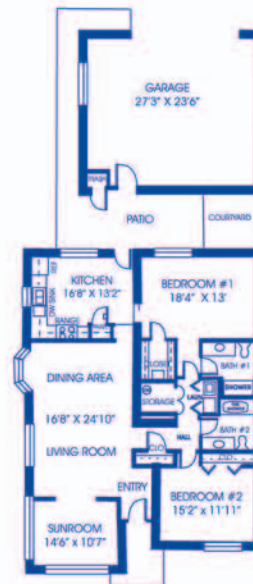

One Bedroom Cottage - 930 sq. ft.
1020 sq. ft. With Back Patio Enclosed

Two Bedroom Cottage - 1400 SQ. FT.
1550 SQ. FT. With Back Patio Enclosed

Two Bedroom Apartment - 930 SQ. FT.

Two Bedroom Cottage - 1180 SQ. FT.
1267 SQ. FT. With Back Patio Enclosed

One Bedroom Apartment - 650 SQ. FT.

Studio Type A Apartment - 515 SQ. FT.

Two Bedroom Duplex
1995 SQ. FT.
Includes Breezeway Room
2 Car Garage

Two Bedroom Duplex
1792 SQ. FT.
2 Car Garage

Studio Type B Apartment - 475 SQ. FT.

Interior Two Bedroom Cottage - 1170 sq. ft.
1257 sq. ft. With Back Patio Enclosed

Plans may vary.
 This institution is an equal opportunity provider.