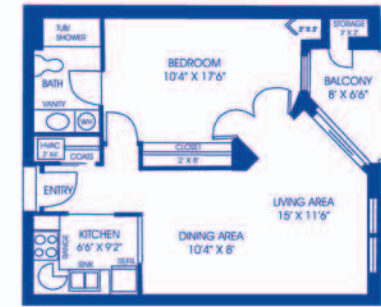

One Bedroom Cottage - 930 sq. ft.
1020 sq. ft. With Back Patio Enclosed

Two Bedroom Cottage - 1400 SQ. FT.
1550 SQ. FT. With Back Patio Enclosed

Two Bedroom Apartment - 930 SQ. FT.

Two Bedroom Cottage - 1180 SQ. FT.
1267 SQ. FT. With Back Patio Enclosed

One Bedroom Apartment - 650 SQ. FT.

Studio Type A Apartment - 515 SQ. FT.

Two Bedroom Duplex
1995 SQ. FT.
Includes Breezeway Room
2 Car Garage

Two Bedroom Duplex
1792 SQ. FT.
2 Car Garage

Studio Type B Apartment - 475 SQ. FT.

Interior Two Bedroom Cottage - 1170 sq. ft.
1257 sq. ft. With Back Patio Enclosed

Plans may vary.
 This institution is an equal opportunity provider.